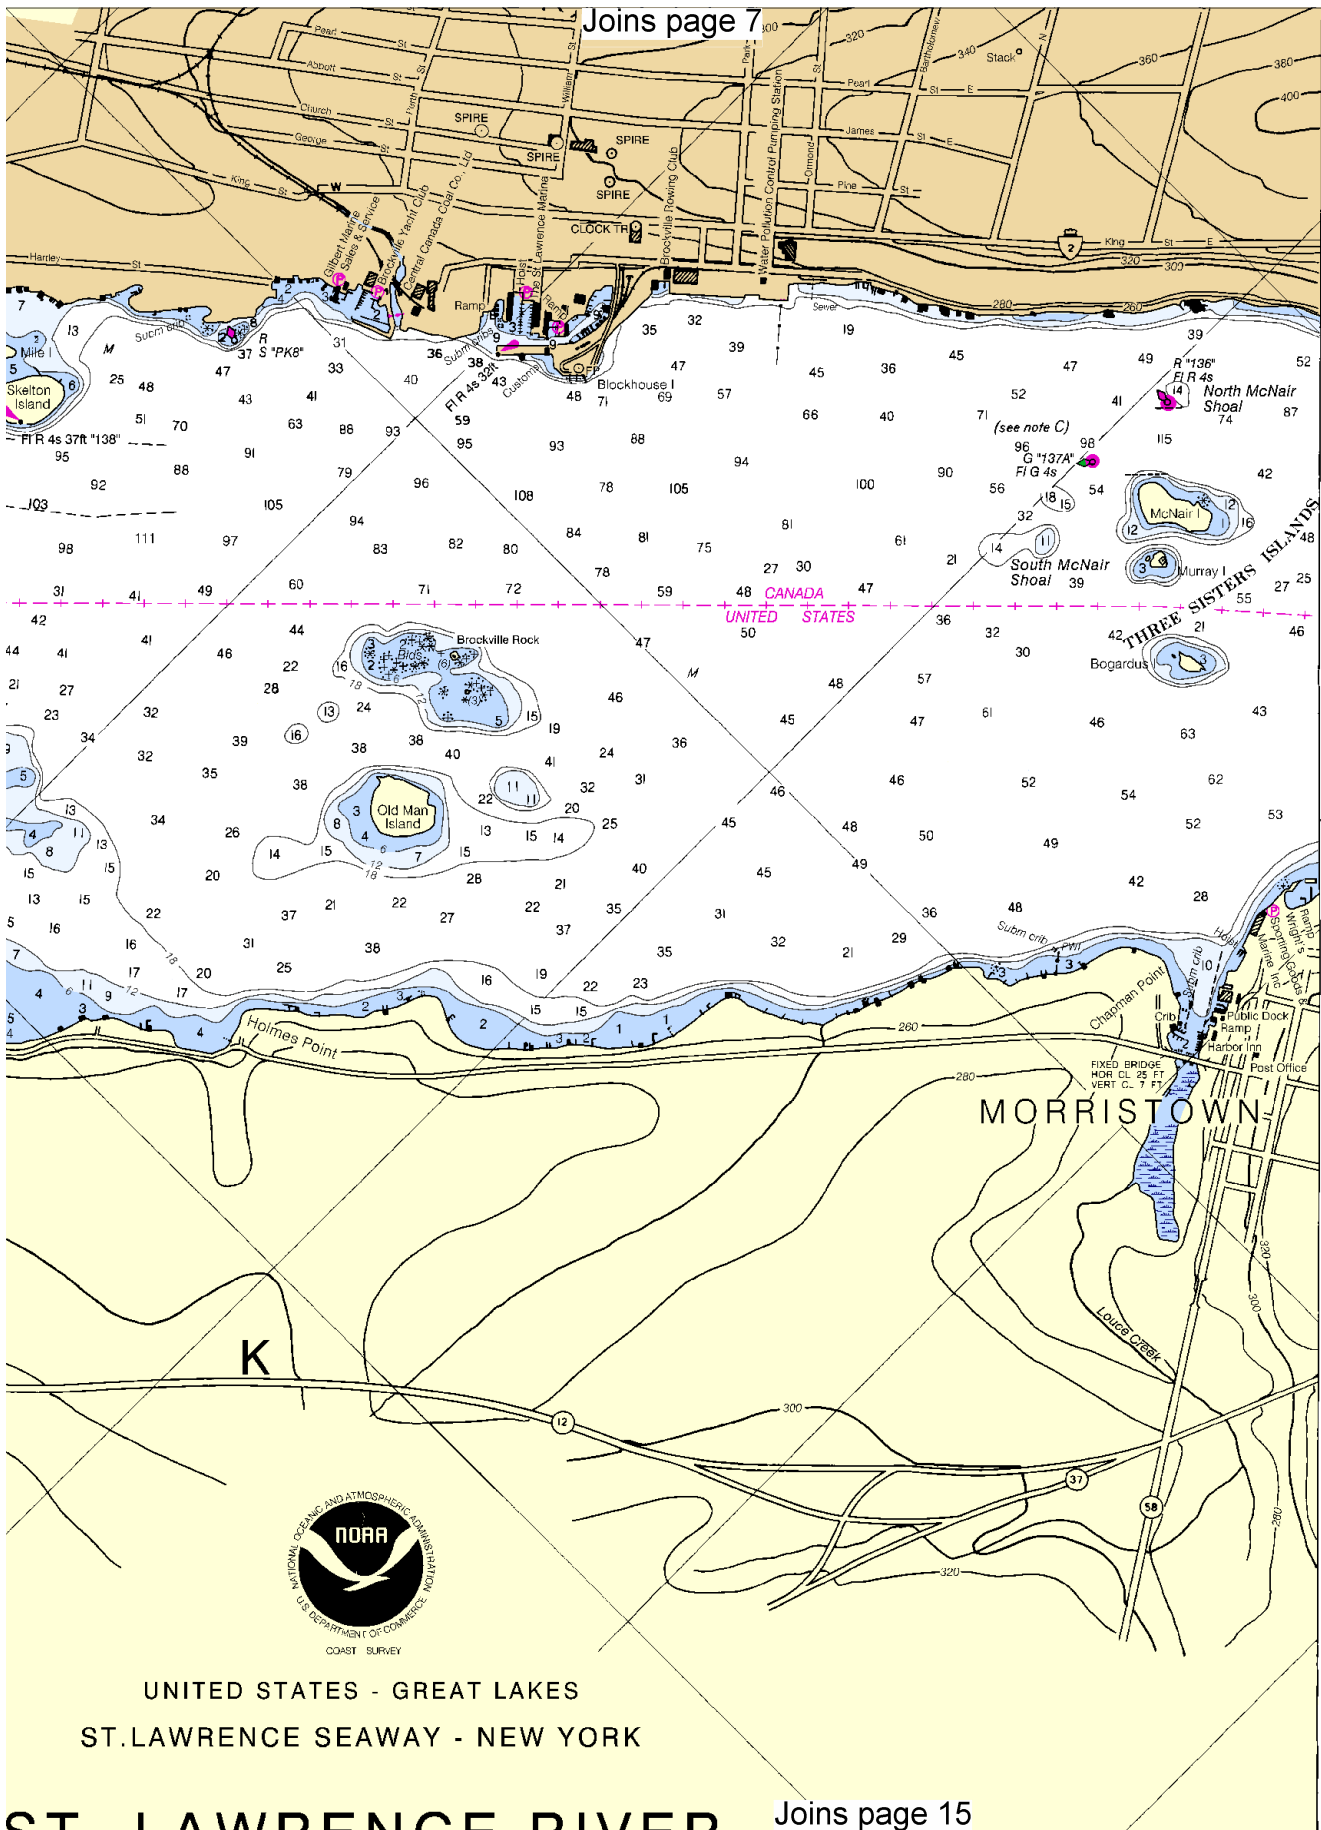

Joins page 10

E W Y

Joins page 6

St Lawrence Park

### BROCKVILLE NARROWS

Joins page 9

Joins page 14

# 10

Printed at reduced scale.

SCALE 1:15,000  
Nautical Miles

See Note on page 5.

CONTINUED ON CHART 14764

UNITED STATES - GREAT LAKES  
 ST. LAWRENCE SEAWAY - NEW YORK