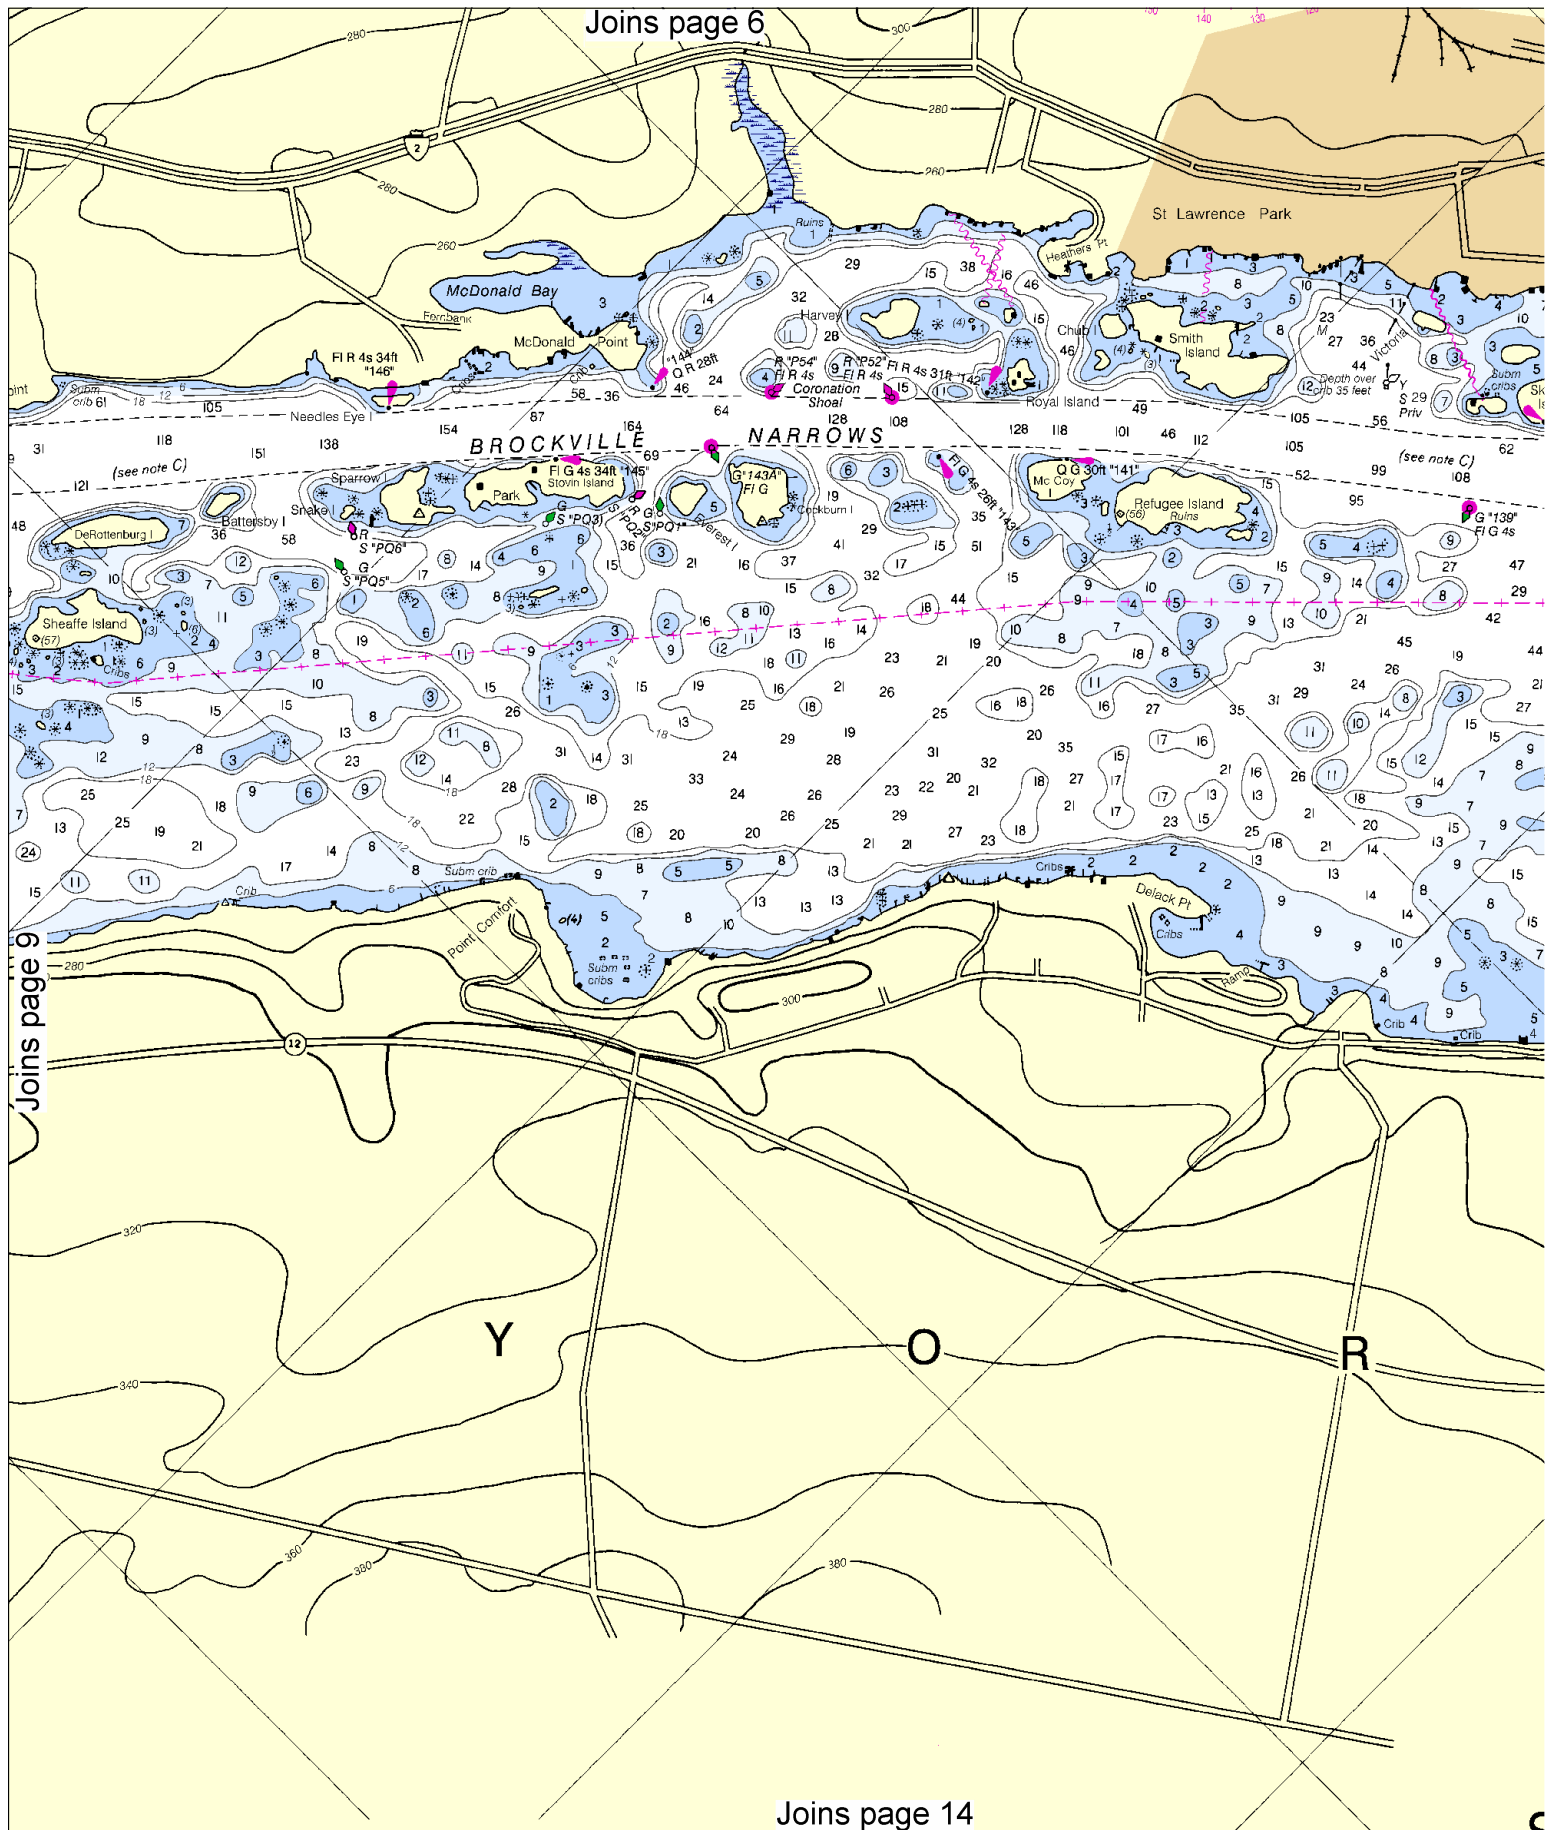

Joins page 10

E W Y

Joins page 6

St Lawrence Park

### BROCKVILLE NARROWS

Joins page 9

Joins page 14

# 10

Printed at reduced scale.

SCALE 1:15,000  
Nautical Miles

See Note on page 5.

CONTINUED ON CHART 14764

UNITED STATES - GREAT LAKES  
 ST. LAWRENCE SEAWAY - NEW YORK